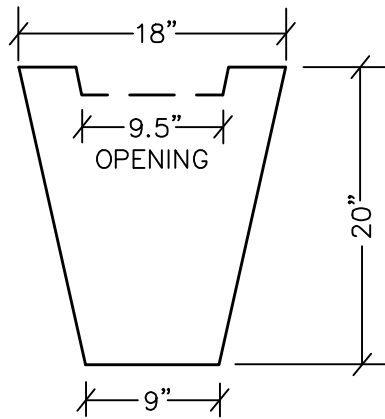

CAIRO PLANTER
MODEL NUMBER 1K-1820

TOP VIEW

SIDE VIEW